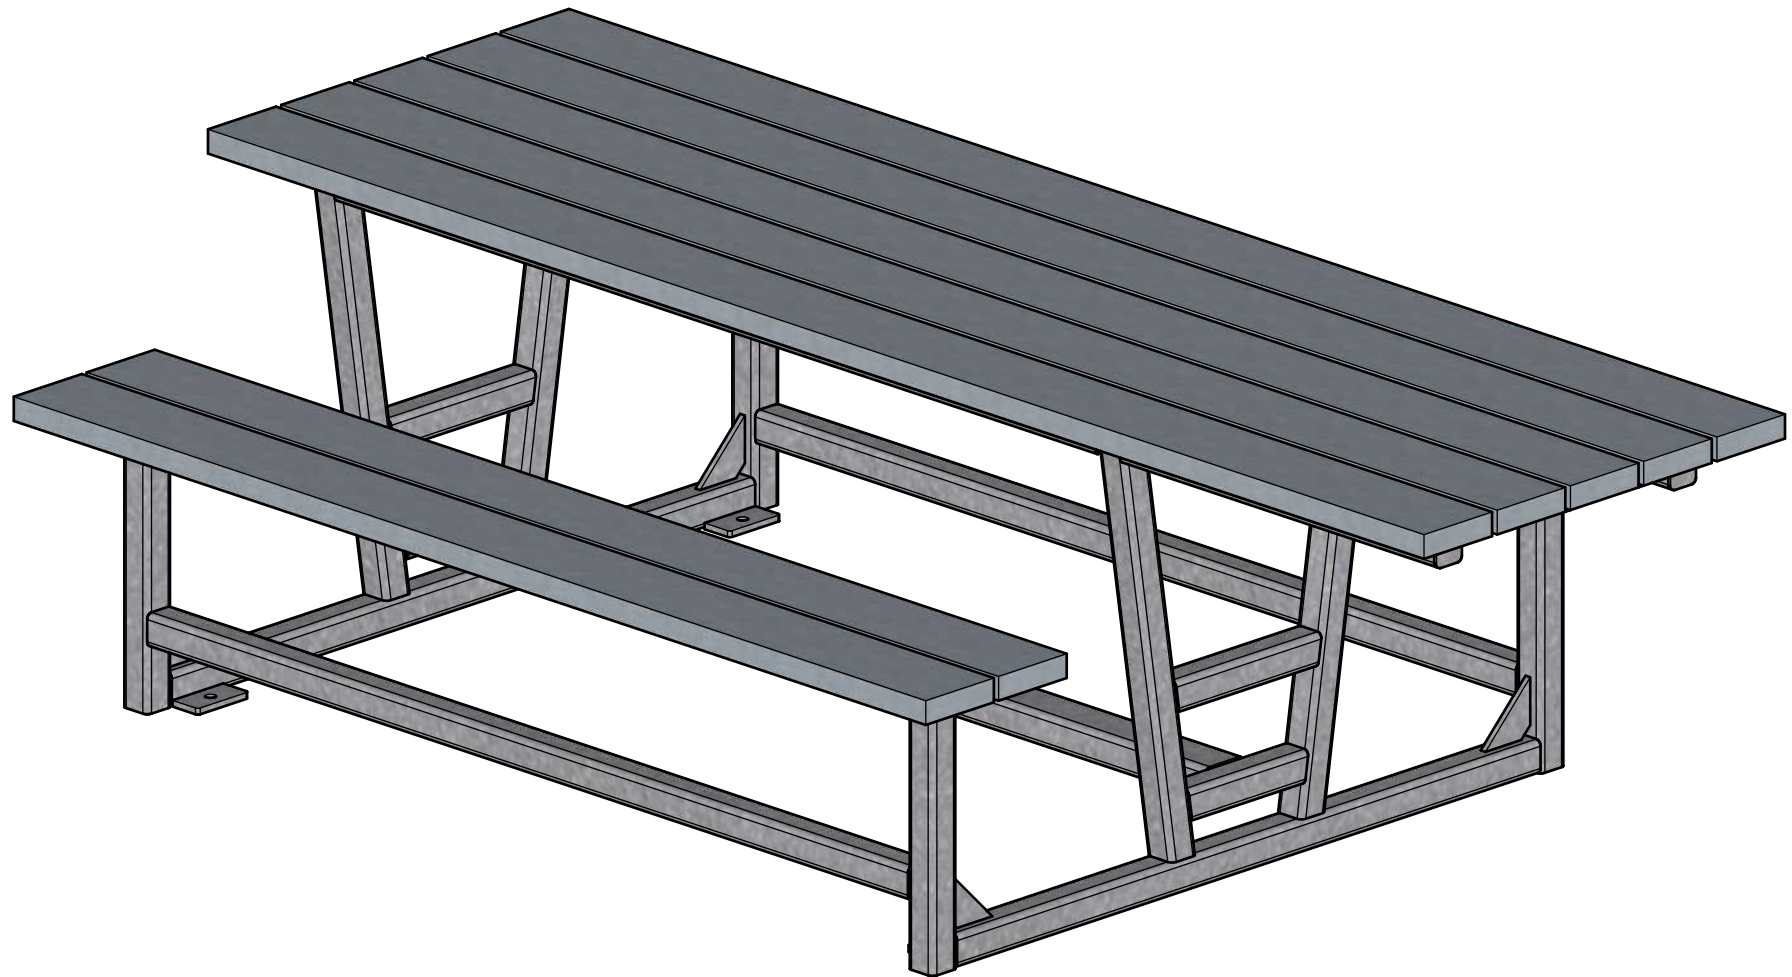

WISHBONE SITE FURNISHINGS

210-27090 GLOUCESTER WAY LANGLEY, BC

DWG. TITLE: Rutherford 8FT WC Free Standing Picnic Table

REVISION: 13/04/22 R:00

MATERIAL:
ALUMINUM

DWG. NO.
DWSBPT13042200

DRAWN BY:
GARY PARMAR

PATTERN NO.
N/A

MODEL NO.
RPTWCFS-8

SCALE:
1:24

SHEET:
1 OF 2

DATE:
13 APR 22

WISHBONE SITE FURNISHINGS

210-27090 GLOUCESTER WAY LANGLEY, BC

DWG. TITLE: Rutherford 8FT WC Free Standing Picnic Table

REVISION: 13/04/22 R:00

MATERIAL:
ALUMINUM

DWG. NO.
DWSBPT13042200

DRAWN BY:
GARY PARMAR

PATTERN NO.
N/A

MODEL NO.
RPTWCFS-8

SCALE:
AS SHOWN

SHEET:
2 OF 2